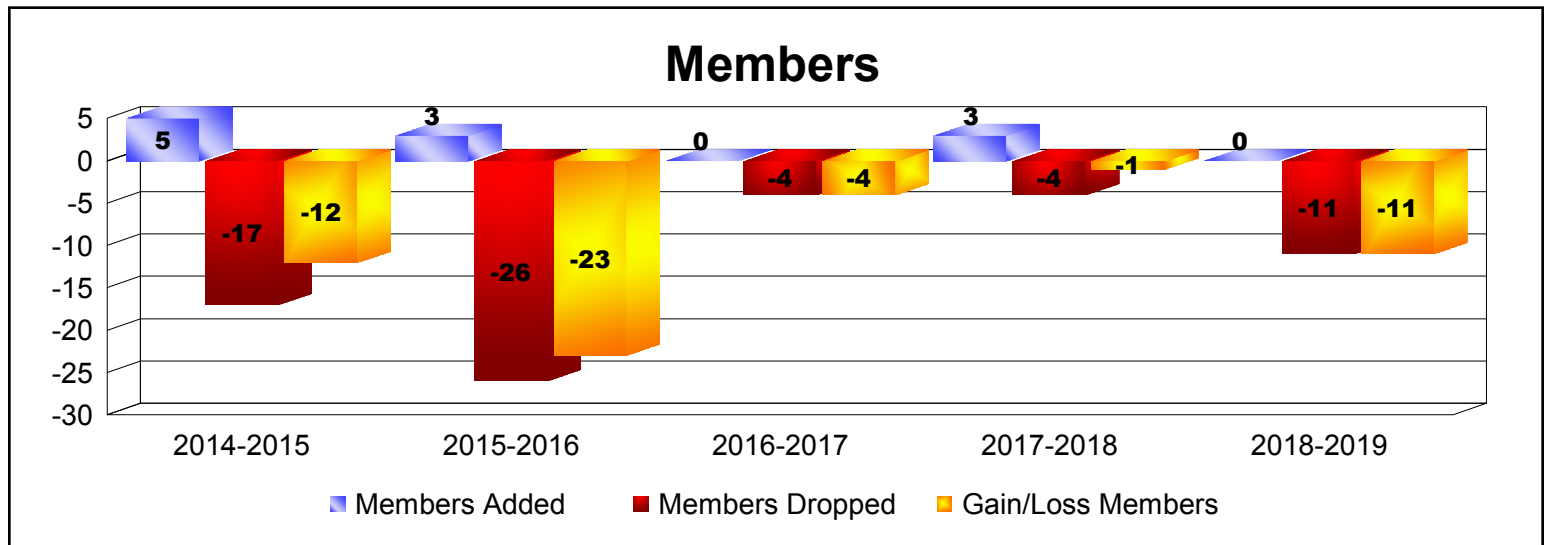

Year	New Clubs	Dropped Clubs	Gain/ Loss Clubs	New Members	Charter Members	Reinstate Members	Transfer Members	Total Member Added	Total Members Dropped	Gain/ Loss Members
2014-2015	0	0	0	5	0	0	0	5	-17	-12
2015-2016	0	-2	-2	2	0	0	1	3	-26	-23
2016-2017	0	0	0	0	0	0	0	0	-4	-4
2017-2018	0	-1	-1	3	0	0	0	3	-4	-1
2018-2019	0	-2	-2	0	0	0	0	0	-11	-11
Average	0	-1	-1	2	0	0	0	2	-12	-10

Membership Composition

June 2019 Cumulative

New Members	0.0%
Charter Members	0.0%
Reinstate Members	0.0%
Transfer members	0.0%
Total:	100.0%

Gender Comparison

June 2019 Cumulative