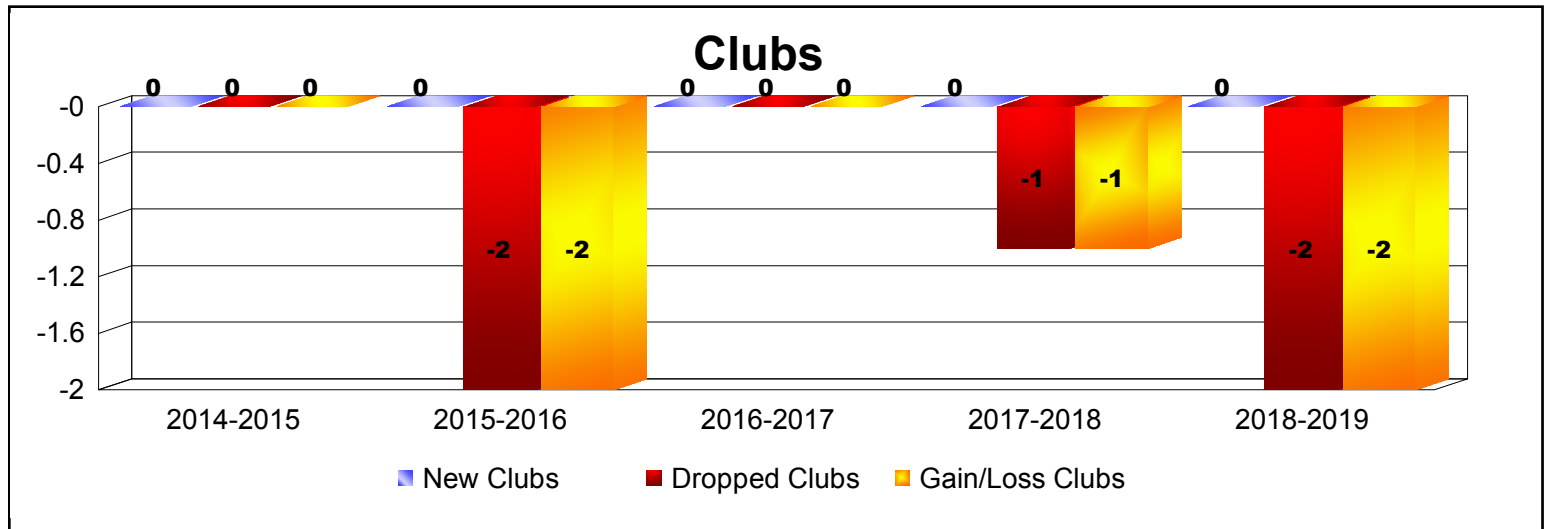

Year	New Clubs	Dropped Clubs	Gain/ Loss Clubs	New Members	Charter Members	Reinstate Members	Transfer Members	Total Member Added	Total Members Dropped	Gain/ Loss Members
2014-2015	0	0	0	5	0	0	0	5	-17	-12
2015-2016	0	-2	-2	2	0	0	1	3	-26	-23
2016-2017	0	0	0	0	0	0	0	0	-4	-4
2017-2018	0	-1	-1	3	0	0	0	3	-4	-1
2018-2019	0	-2	-2	0	0	0	0	0	-11	-11
Average	0	-1	-1	2	0	0	0	2	-12	-10

Membership Composition

June 2019 Cumulative

New Members	0.0%
Charter Members	0.0%
Reinstate Members	0.0%
Transfer members	0.0%
Total:	100.0%

Gender Comparison

June 2019 Cumulative